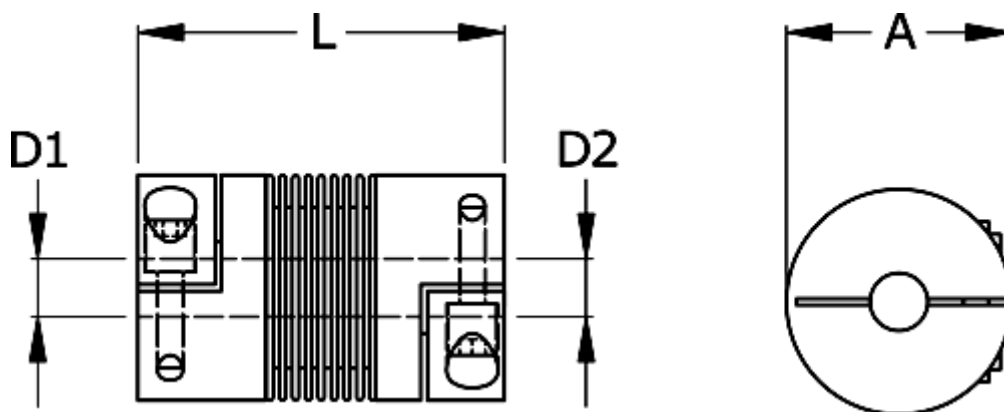

Data Sheet

Article number: 3330400180631818

Description: Bellow coupling type 4 size18
Length 63 mm, bore 18/18 mm

Measures

A	= 45
D1	= 18
D2	= 18
L	= 63
Nom. torque NM (Tkn)	= 18